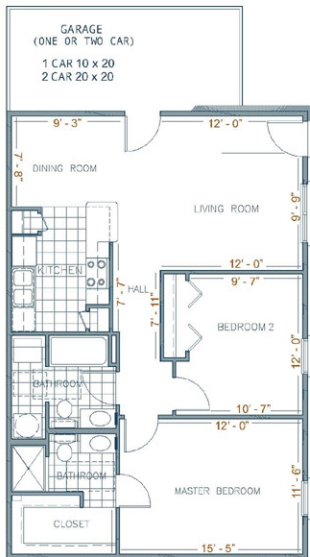

The Devan

2 BEDROOM 2 BATH
1000sq.ft.