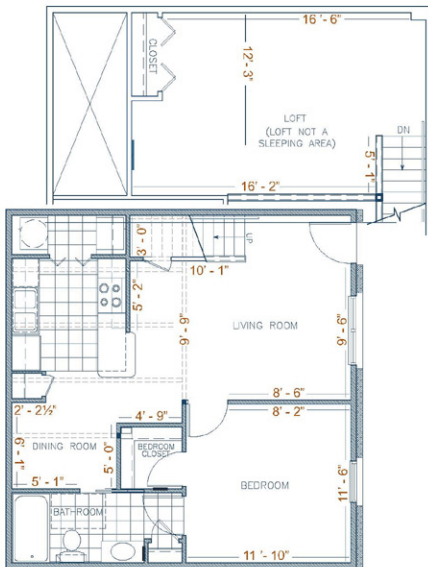

The Sienna

1 BEDROOM LOFT
900sq.ft.

- All Measurements Approximate -